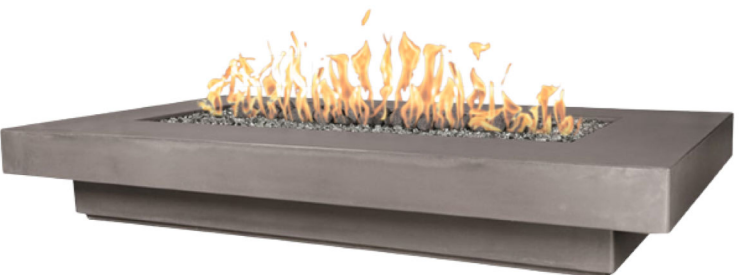

MIDWAY LOW RECTANGLE FIRE PIT					
MODEL NO.	L	W	HT	TTS.	WT
APMRTFP72	72"	48"	13"	12"	435 LBS.
APMRTFP84	84"	48"	13"	12.5"	515 LBS.