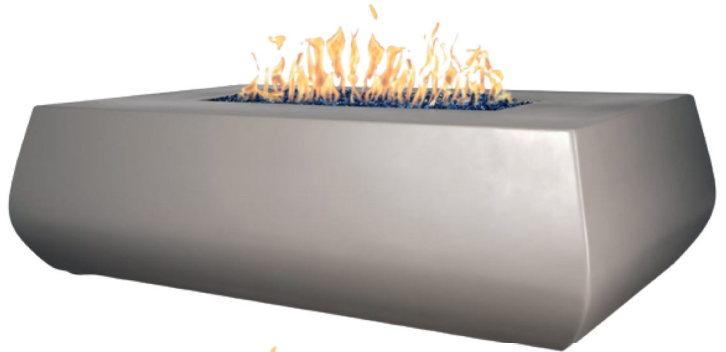

BELIZE-RECTANGLE FIRE-PIT					
MODEL-NO.	L	W	HT	TTS.	WT
APBELRFP64	64"	40"	15"	14.5"	385-LBS.

Discontinued until further notice