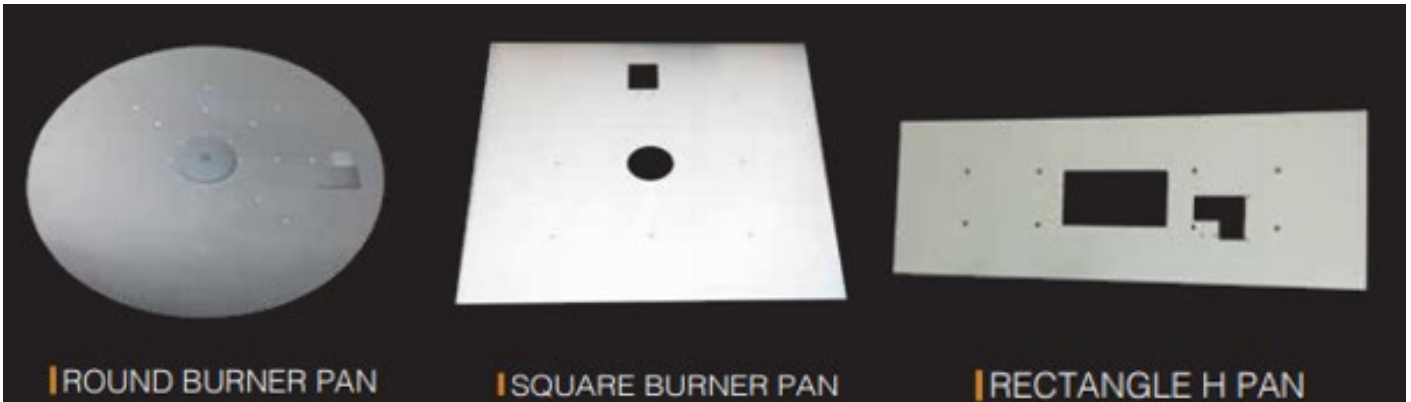

We offer two styles of burner pans. Drop In Burner Pans that are three dimensional and come with a lip to support itself. Flat Burner pans are two dimensional and a support structure needs to be added to the opening to support the pan.

Flat Burner Pans

  ROUND		 SQUARE		 RECTANGLE H		 RECTANGLE T	
Model No.	Round Pan	Model No.	Square Pan	Model No.	Rectangle H Pan	Model No.	Rectangle T Pan
RFBP18	18" Dia.	SQFBP18	18" Square	RTFBP2412	24" X 12"	RTFBP246	24" X 6"
RFBP24	24" Dia.	SQFBP24	24" Square	RTFBP3612	36" X 12"	RTFBP366	36" X 6"
RFBP30	30" Dia.	SQFBP30	30" Square	RTFBP4812	48" X 12"	RTFBP486	48" X 6"
RFBP36	36" Dia.	SQFBP36	36" Square	RTFBP6012	60" X 12"	RTFBP606	60" X 6"
RFBP48	48" Dia.	SQFBP48	48" Square	RTFBP7212	72" X 12"	RTFBP726	72" X 6"
				RTFBP8412	84" X 12"	RTFBP846	84" X 6"
				RTFBP9612	96" X 12"	RTFBP966	96" X 6"