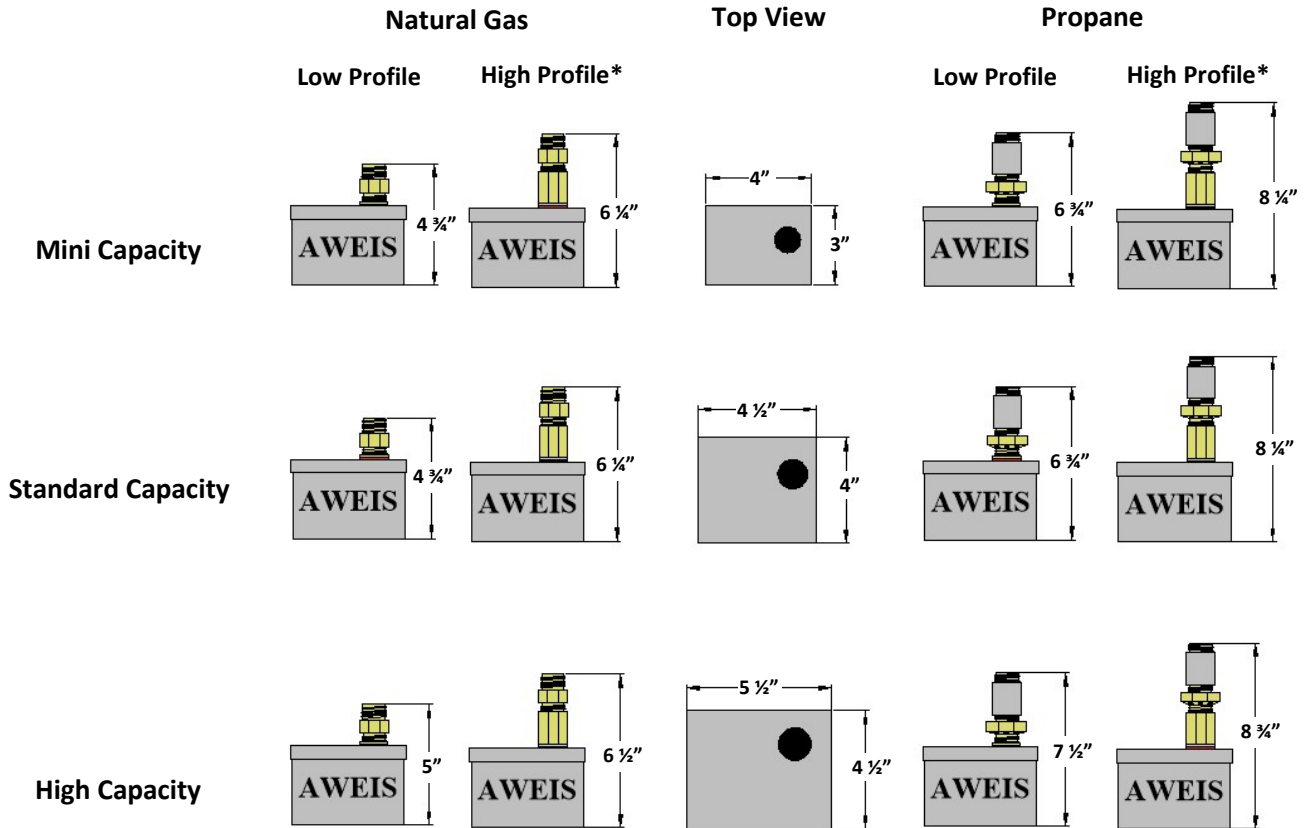

Field Serviceable AWEIS Dimensions

Ignition Control Box with Brass Extension

Low Profile Natural Gas Orifice

Low Profile Propane Air Mixer

***Note: High Profile Configuration includes the Brass Extension shown in the photo at upper left.**

Unless specified by customer all AWEIS are shipped in the Low Profile Configuration